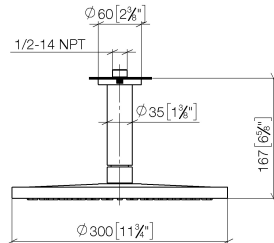

Rain shower with ceiling fixing 300 mm - Chrome

IMO

28 689 970

- rain shower Ø 300 mm
- PURE RAIN, max. flow rate 14 l/min (at 3 bar)
- rosette Ø 60 mm optional
- 1/2" connection
- with anti-scale system
- quick clearing
- This product can help a building meet the requirements of Green Building Rating Systems, e.g. LEED®, BREEAM®, DGNB

28 689 970

mm [inches]

Flow rate chart

28 689 970

Parts for other finishes can be found here: [Brushed](#)
[Platinum](#)

Spare parts list

No.	Item Number	Name	Quantity used	Delivery time
1	09 27 22 040-00	rosette	1	10
2	09 14 10 141 90	seal	1	2
3	09 11 03 080-00	connection	1	10
4	09 23 01 075 90	insert	1	2
5	04 12 05 091 10-00	shower	1	10
6	90 30 09 069 00 90	key	1	2