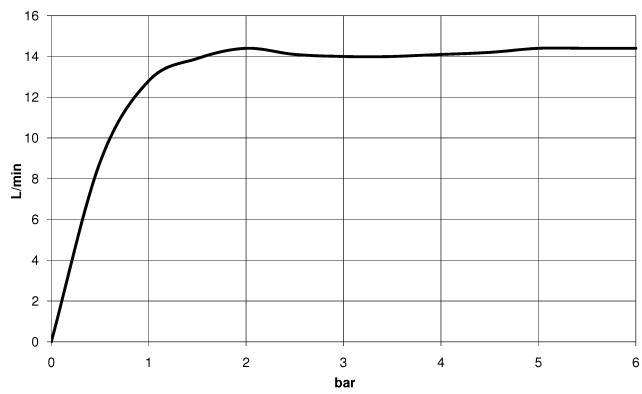

Rain shower with ceiling fixing 300 mm - Chrome

IMO

28 689 970

- rain shower Ø 300 mm
- PURE RAIN, max. flow rate 14 l/min (at 3 bar)
- rosette Ø 60 mm optional
- 1/2" connection
- with anti-scale system
- quick clearing
- This product can help a building meet the requirements of Green Building Rating Systems, e.g. LEED®, BREEAM®, DGNB

Fits: IMO, TARA, LISSÉ, VAIA, META, CYO

	Chrome	28 689 970-00 0050
	Brushed Platinum	28 689 970-06 0050
	Platinum	28 689 970-08 0050
	Dark Chrome	28 689 970-19 0050
	Light Gold	28 689 970-26 0050
	Brushed Light Gold	28 689 970-27 0050
	Brushed Durabronze (23kt Gold)	28 689 970-28 0050
	Matte Black	28 689 970-33 0050
	Brushed Bronze	28 689 970-42 0050
	Brushed Champagne (22kt Gold)	28 689 970-46 0050
	Champagne (22kt Gold)	28 689 970-47 0050
	Brushed Chrome	28 689 970-93 0050
	Brushed Dark Platinum	28 689 970-99 0050

28 689 970

mm [inches]

Flow rate chart

28 689 970

Parts for other finishes can be found here: [Brushed](#)
[Platinum](#)

Spare parts list

No.	Item Number	Name	Quantity used	Delivery time
1	09 27 22 040-00	rosette	1	10
2	09 14 10 141 90	seal	1	2
3	09 11 03 080-00	connection	1	10
4	09 23 01 075 90	insert	1	2
5	04 12 05 091 10-00	shower	1	10
6	90 30 09 069 00 90	key	1	2