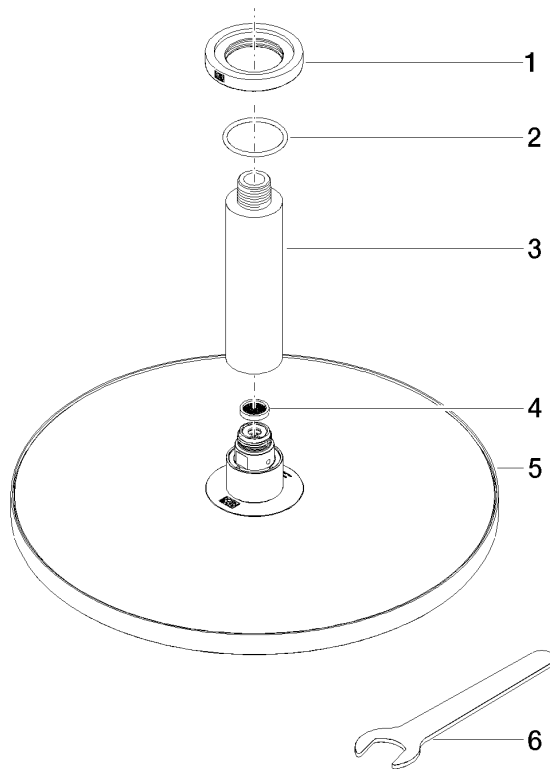

Rain shower with ceiling fixing 300 mm - Chrome

IMO

28 689 970

- rain shower Ø 300 mm
- PURE RAIN, max. flow rate 14 l/min (at 3 bar)
- rosette Ø 60 mm optional
- 1/2" connection
- with anti-scale system
- quick clearing
- This product can help a building meet the requirements of Green Building Rating Systems, e.g. LEED®, BREEAM®, DGNB

28 689 970

mm [inches]

Flow rate chart

28 689 970

Parts for other finishes can be found here: [Brushed](#)
[Platinum](#)

Spare parts list

No.	Item Number	Name	Quantity used	Delivery time
1	09 27 22 040-00	rosette	1	10
2	09 14 10 141 90	seal	1	2
3	09 11 03 080-00	connection	1	10
4	09 23 01 075 90	insert	1	2
5	04 12 05 091 10-00	shower	1	10
6	90 30 09 069 00 90	key	1	2